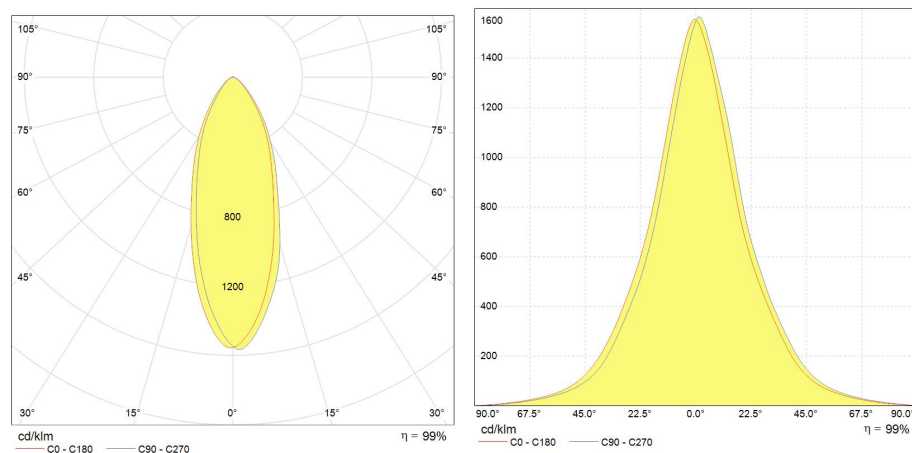

Electrical data

Nominal lamp power factor...	0.75
Rated power [W]	5.0
Startup time [sec]	<1sec
Number of switching cycles	100 000
Dimming Capability	Yes
Nominal lamp voltage range [V]	230
Nominal power [W]	5.5
Nominal lamp voltage [V]	230

Logistic data

DUN Code	30064894508623
EAN Code	0064894508622
Pack Quantity	8
Inner pack type	Box
Product status	Available

Photometric Data