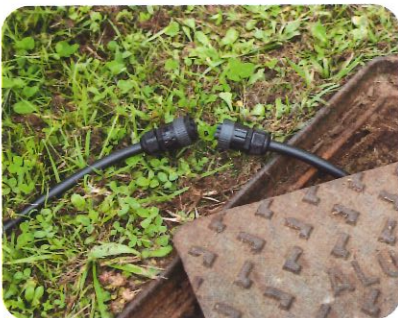

NEW

TEKOX

SERIE
WP68

WATERPROOF CONNECTORS IP68

TEKOX

INLINE CONNECTORS

The waterproof inline connectors are intended for use in permanent electrical installations which require a full protection against damp and water.

		Code	Current rating	Connecting capacity	
INLINE CONNECTOR	2 POLES	WP2/L	17,5A	0,5~2,5 mm ²	
	2 POLES + ⊕	WP3/L	17,5A	0,5~2,5 mm ²	
	3 POLES + ⊕	WP4/L	17,5A	0,5~2,5 mm ²	

PLUGGABLE INLINE CONNECTORS

The pluggable waterproof inline connectors are intended for connecting temporary or permanent installations where an IP68 is required without using resins or enclosures.

NEW

		Code	Current rating	Connecting capacity	
PLUG CONNECTOR	2 POLES	WP2/M	17,5A	0,5~2,5 mm ²	
	2 POLES + ⊕	WP3/M	17,5A	0,5~2,5 mm ²	
	3 POLES + ⊕	WP4/M	17,5A	0,5~2,5 mm ²	
	4 POLES + ⊕	WP5/M	15A	0,5~1,5 mm ²	